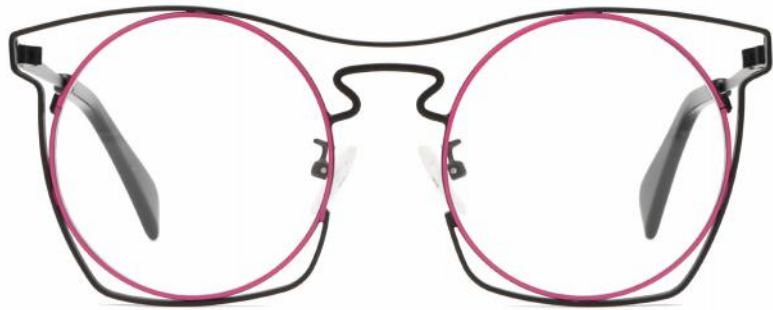

C2.Blue/Golden

C3.Purple/Golden

C4.Green/Silver

C5.Brown/Golden

MELAI ELECTROPLATING

REPAIRABLE SPRING HINGE

Material: Metal
Model: 8591
Size: 51□20-142

COLOR DISPLAY