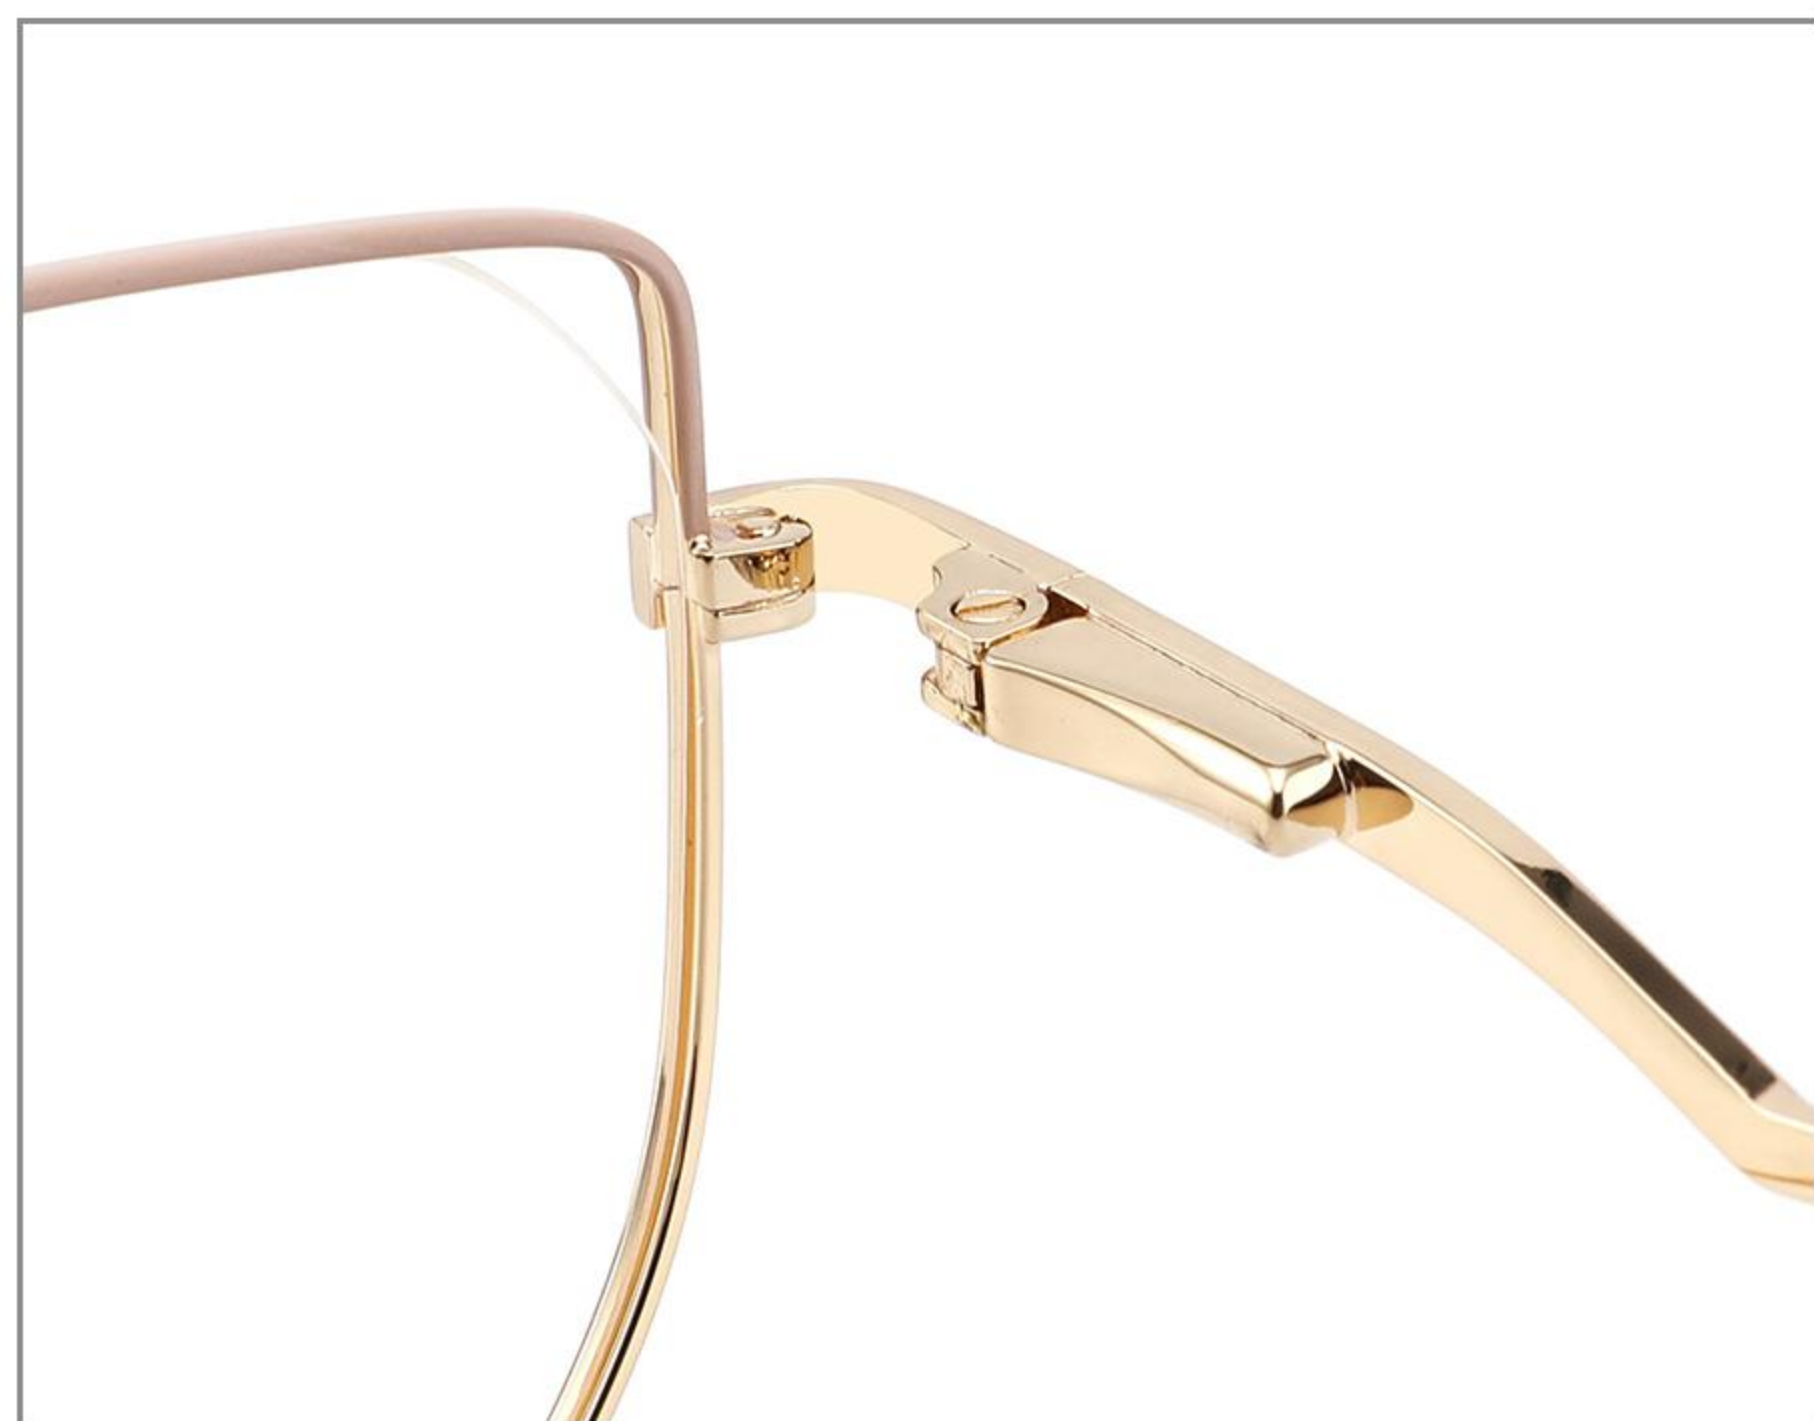

Model:8275

Size:54-17-140

DETAIL DESIGN

COLOR DISPLAY

Model:8276

Size:55-17-140

DETAIL DESIGN

COLOR DISPLAY

Model:8277

Size:52-17-140

DETAIL DESIGN

COLOR DISPLAY

Model:8281

Size:54-17-140

DETAIL DESIGN

First thick and then thin frame

COLOR DISPLAY

C1

C2

C3

C4

Model:8282

Size:55-17-140

DETAIL DESIGN

First thick and then thin frame

COLOR DISPLAY