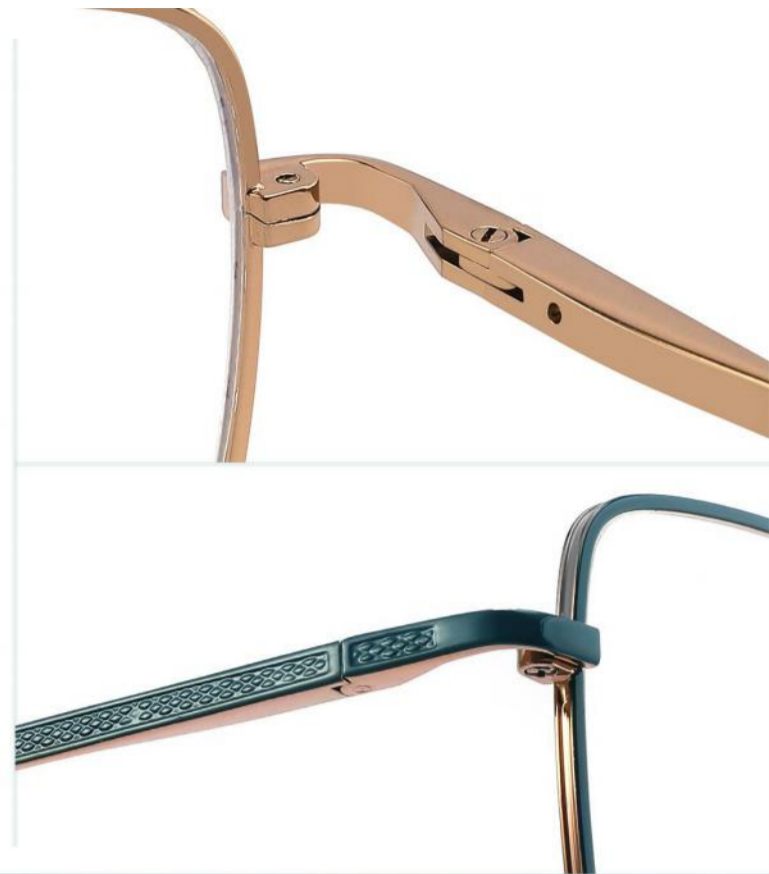

C10 black gold

Stainless Steel

3651

size:53-17140

C6 brown gold

C8 red brown

C9 pink gold

C10 black gold

C10 black gold

C12 green brown

c7purple silver

Metal

Y

Model:3755

52□17-135

C1 BLUE GOLD

C2 BROWN GOLD

C3 RED BROWN

C4 PINK GOLD

C5 BLACK GOLD

Metal

Model:3736

51□17-135

C5 BLUE BROWN

C6 BROWN GOLD

C7 PURPLE SILVER

C8 RED BROWN

C9 PINK GOLD

C10 BLACK GOLD

METAL

3665

SIZE: 51-17-138