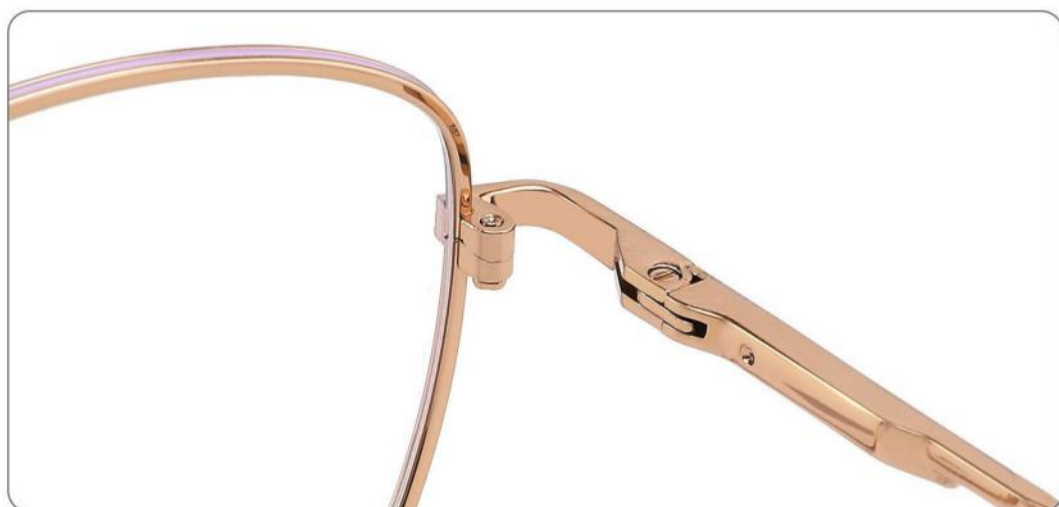

C10 S.Black/Gold

C12 S.Green/Gold

Stainless Steel

3687

SIZE:51-17-135

C5 blue brown

C6 brown gold

C7 purple silver

C8 red brown

C9 pink gold

C10 black gold

Metal

3706

SIZE: 52-18-140

c1 black

c6 brown