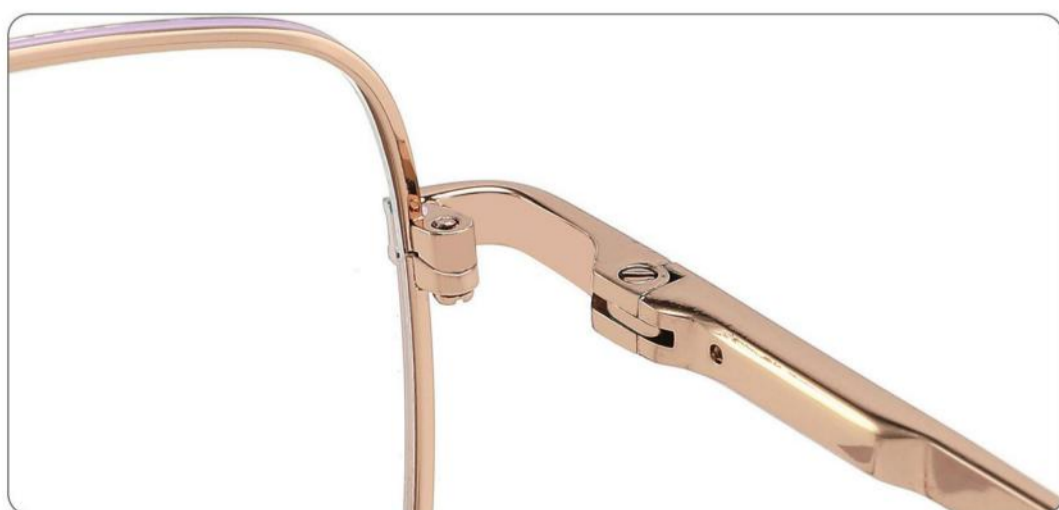

Stainless Steel

3682

SIZE:52-18-140

C6 brown gold

C8 red brown

C9 pink gold

C10 black gold

C12 green brown

Stainless Steel

3686

SIZE:50-17-135

C5 green brown

C6 brown gold

C7 purple silver

C8 red brown

C9 pink gold

C10 black gold

Stainless Steel

3651

size:53-17140

C6 brown gold

C8 red brown

C9 pink gold

C10 black gold

c12 gun brown

c7 purple silver

Stainless Steel

3647

size:51-17-138

C6 brown gold

C8 red brown

C9 pink gold