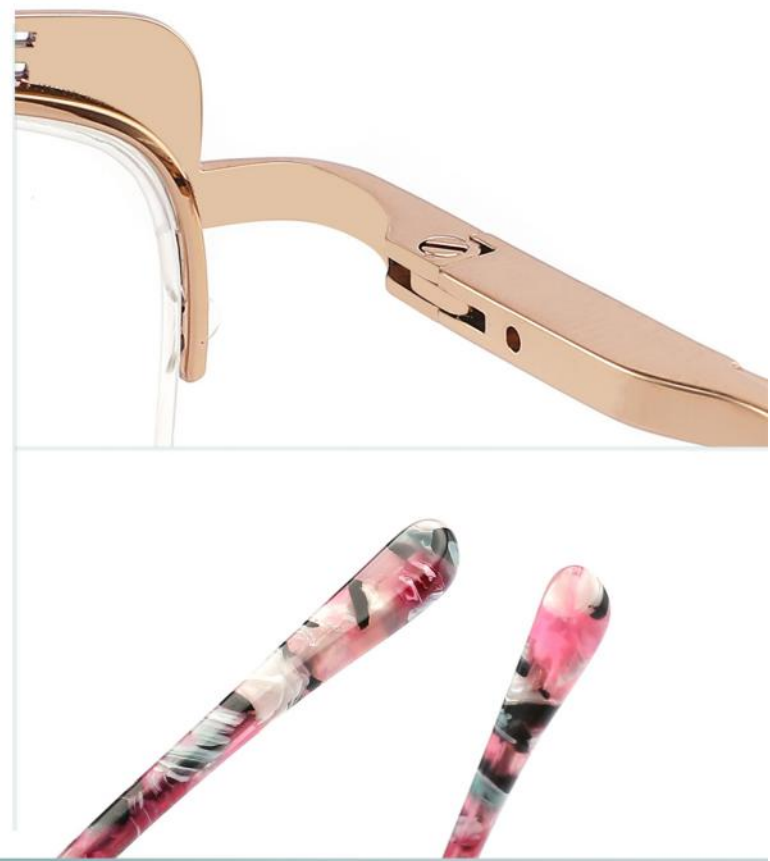

Stainless Steel
3551
size:53-17-140

C6 brown gold

C8 red brown

C9 pink gold

C10 black gold

C5 blue brown

c7 purple silver

Stainless Steel
3547
SIZE:53-18-138

C6 brown gold

C8 red brown

C9 pink gold

C10 black gold

C12 green brown

Metal

Y

Model:3757

49□17-135

C6 BROWN GOLD

C8 RED BROWN

C9 PINK GOLD

C10 BLACK GOLD

C12 GREEN BROWN