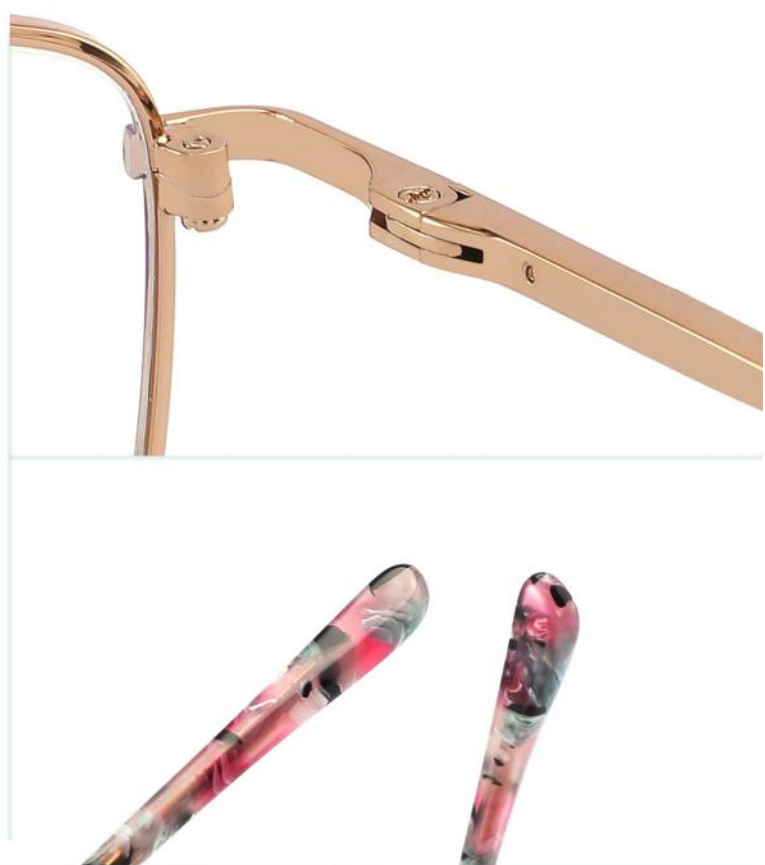

C8 red brown

C9 pink gold

C10 black gold

Metal

3706

SIZE: 52-18-140

c1 black

c6 brown

c12 gun

c7 purple

c8 red

c9 pink

Metal

Model:3751

52□17-138

C6 BROWN GOLD

Sold out

C8 RED BROWN

Sold out

C9 PINK GOLD

C10 BLACK GOLD

C12 GREY BROWN

Stainless Steel

3648

size:52-17-138

C6 brown gold

C8 red brown

C9 pink gold

C10 black gold

c5 green brown

Stainless Steel

3592