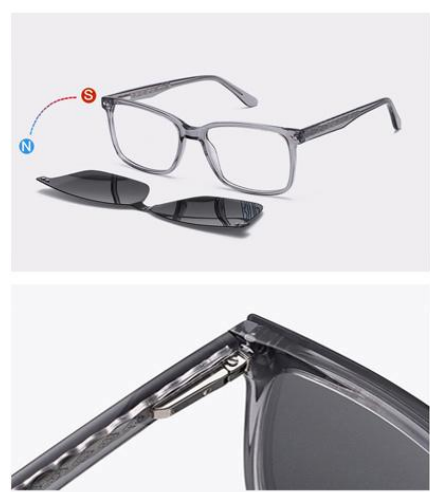

ACETATE FRAMES

Different Prices With Clip On

Model : LCP101-OP

55mm

19mm

145mm

145mm

39mm

≈ 25g

C1 BLACK

C2 BLUE

C3 PINK

C4 ORANGE

C5 GRAY

C6 TRANSPARENT

ACETATE FRAMES

Different Prices With Clip On

Model : LCP102-OP

55mm

18mm

145mm

142mm

40mm

≈ 25g