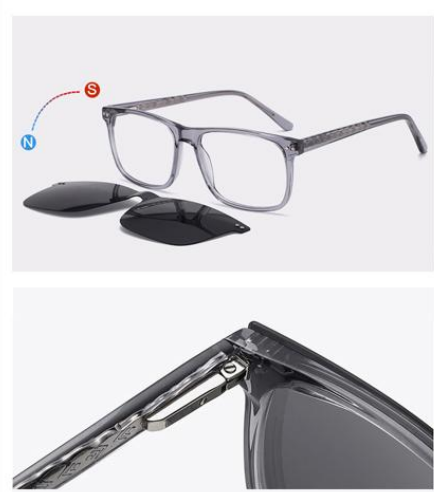

ACETATE FRAMES

Different Prices With Clip On

Model : LCP101-OP

55mm

19mm

145mm

145mm

39mm

≈ 25g

C1 BLACK

C2 BLUE

C3 PINK

C4 ORANGE

C5 GRAY

C6 TRANSPARENT

ACETATE FRAMES

Different Prices With Clip On

Model : LCP102-OP

55mm

18mm

145mm

142mm

40mm

≈ 25g

C1 BLACK

C2 BLUE

C3 PINK

C4 ORANGE

C5 GRAY

C6 TRANSPARENT

ACETATE FRAMES

Different Prices With Clip On