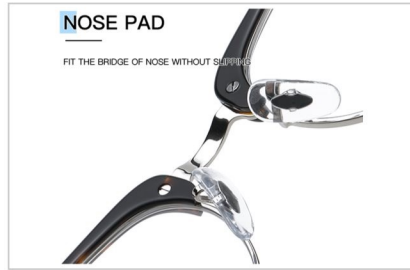

Acetate+Metal  
MOD:ORX5151  
SIZE:50-20-140

◆ POSITIVE DISPLAY

◆ DETAIL DESIGN

◆ COLOR DISPLAY

C1 BLACK/SILVERY

C2 BLACK/GOLD

C3 MATTE BLACK/BLACK

C4 BLACK DEMI/SILVERY

C5 BROWN DEMI/GOLD

C6 TRANSPARENT/SILVERY

Acetate+Metal  
MOD:ORX5152  
SIZE:49-21-143

◆ POSITIVE DISPLAY

◆ DETAIL DESIGN

◆ COLOR DISPLAY

C1 BLACK/SILVERY

C2 BLACK/GOLD

C3 MATTE BLACK/BLACK

C4 BLACK DEMI/SILVERY

C5 BROWN DEMI/GOLD

C6 TRANSPARENT/SILVERY

Acetate+Metal  
MOD:ORX5153  
SIZE:53-20-145

◆ POSITIVE DISPLAY

◆ DETAIL DESIGN

◆ COLOR DISPLAY