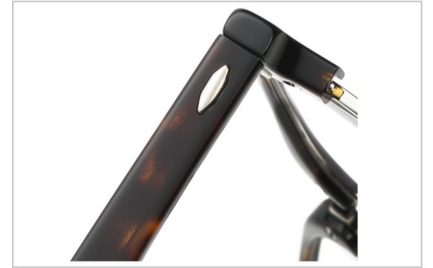

Acetate+Metal  
MOD:ORX5151  
SIZE:50-20-140

◆ POSITIVE DISPLAY

◆ DETAIL DESIGN

◆ COLOR DISPLAY

C1 BLACK/SILVERY

C2 BLACK/GOLD

C3 MATTE BLACK/BLACK

C4 BLACK DEMI/SILVERY

C5 BROWN DEMI/GOLD

C6 TRANSPARENT/SILVERY

Acetate+Metal  
MOD:ORX5152  
SIZE:49-21-143

◆ POSITIVE DISPLAY

◆ DETAIL DESIGN

◆ COLOR DISPLAY

C1 BLACK/SILVERY

C2 BLACK/GOLD

C3 MATTE BLACK/BLACK

C4 BLACK DEMI/SILVERY

C5 BROWN DEMI/GOLD

C6 TRANSPARENT/SILVERY

Acetate+Metal  
MOD:ORX5153  
SIZE:53-20-145

◆ POSITIVE DISPLAY

◆ DETAIL DESIGN

◆ COLOR DISPLAY

C1 BLACK/SILVERY

C2 BLACK/GOLD

C3 MATTE BLACK/BLACK

C4 BLACK DEMI/SILVERY

C5 BROWN DEMI/GOLD

C6 TRANSPARENT/SILVERY